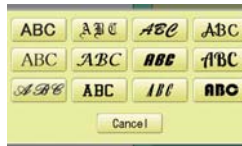

HCH

Your Favorite Embroidery Machine

Easy,
Smart,
Creative.
HCH-701-30

HCH

Your Favorite Embroidery Machine

Easy and Smart

Easy to thread

Touch Panel

250 patterns memory
40,000,000 stitches memory

USB and Mouse

LAN and USB connection

Built-in Bobbin winder

Editing function in HAPPY LAN/LINK software

Creative

12 fonts / 6 sizes

Laser line positioning

100 one point built-in designs

Arch Editing

Auto Angle Adjustment

Options

Cap Frames

One Point Frames

Sock Frames

Various Frames