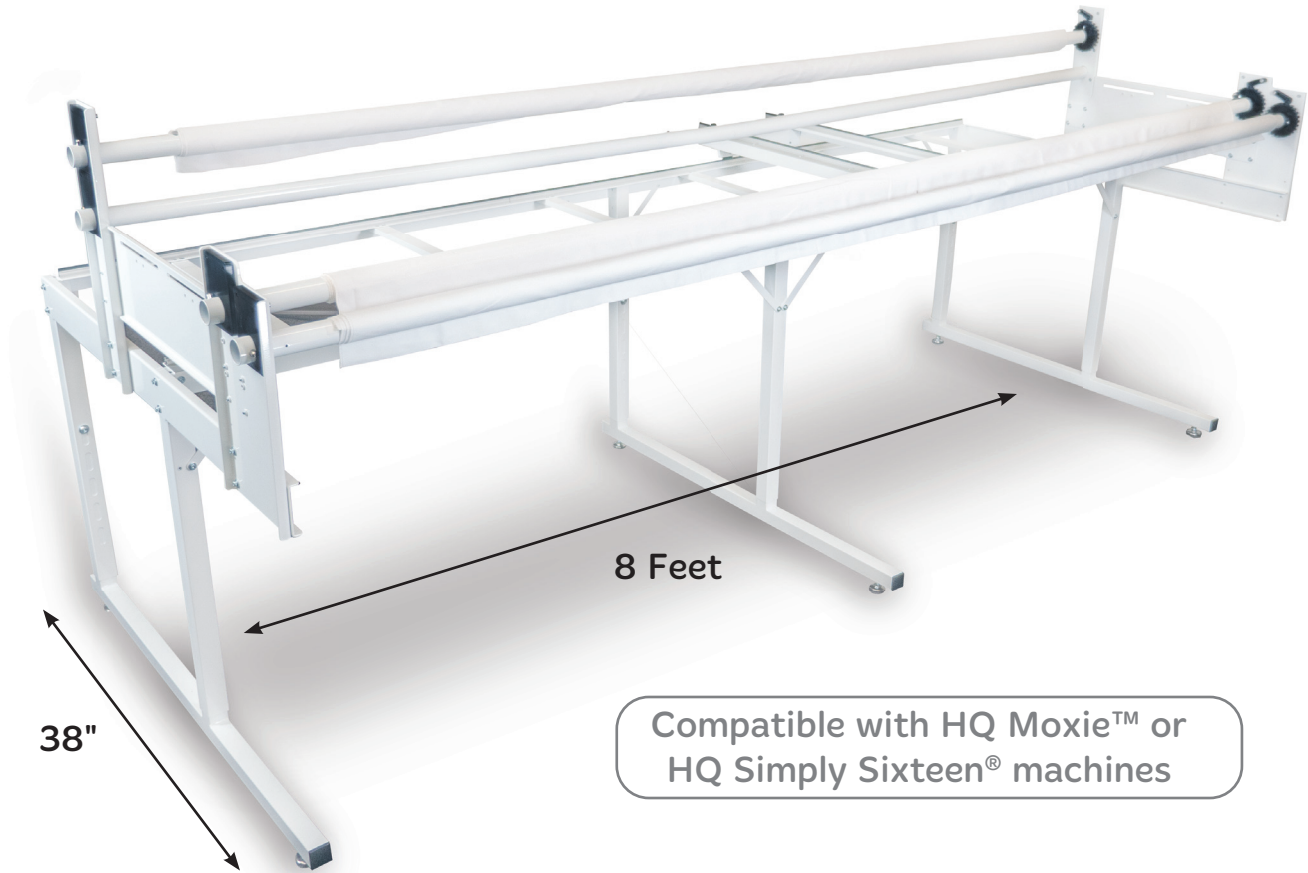

HQ Loft™ FRAME

The versatile HQ Loft™ Frame features the essentials of a professional quilting frame system and optional accessories to create a personalized quilting experience.

HQ Loft Frame Features

- 8-foot frame extends easily to 10-foot with optional kit
- Height-adjustable table can be customized for quilter
- Choose from two different loading modes: High (for a standard “quilt in the trough” experience, useful for beginners) or Low (for better visibility when using rulers)
- Made of high-quality, powder-coated steel for a firm base for longarm quilting
- Ratcheted-pole ends hold quilt firmly for perfect stitching
- Comes ready to quilt! Two side clamps and heavy-duty 3-piece leader set included

Optional Accessories

- HQ Loft Frame 2-foot extension kit (to create a 10-foot HQ Loft Table)
- 8-foot table top kit (to create a surface for pantograph placement)
- HQ Mini Casters

 **Handi Quilter®**

Designed by a Quilter, for Quilters.®