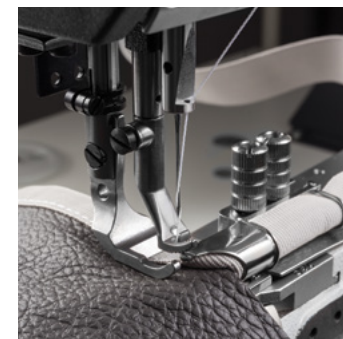

TEXI HD FORTE CILINDRO-B UF

Lockstitch cylinder-bed binding machine